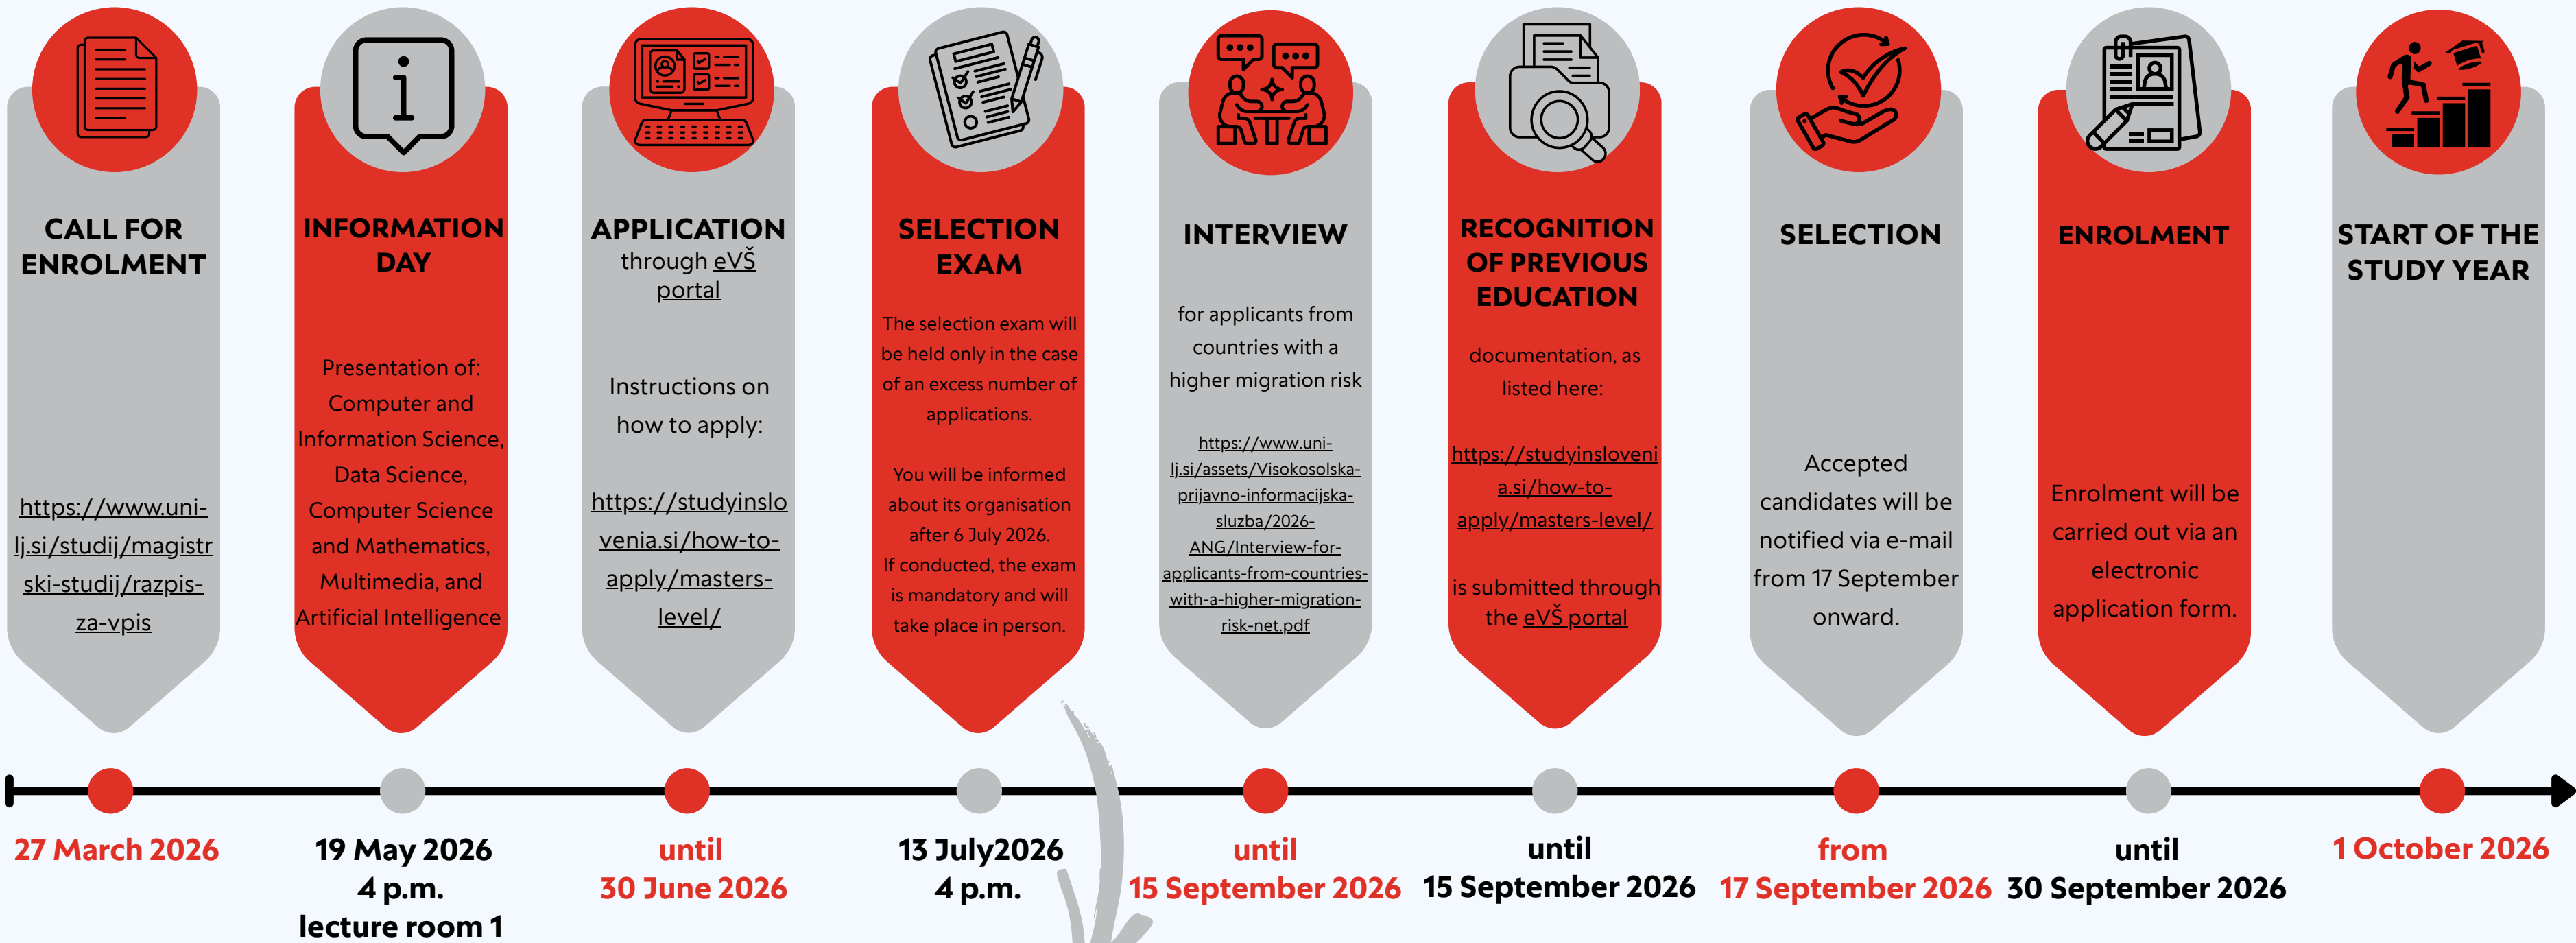

Application Procedures for Enrolment to UL FRI Master's Degree Programmes

for International (non-EU) Applicants

The catalogue of required knowledge and sample exam tasks are published under each individual study programme/track description:
<https://www.fri.uni-lj.si/en/study-programmes/masters-programmes>

SECOND APPLICATION DEADLINE: only in case of vacant places

2026/27